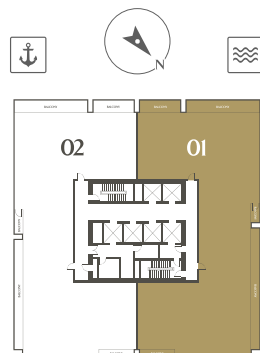

PENTHOUSE - PH A

LEVEL 56

Apartment Area	519.66 m ²	5593.57 ft ²
Balcony Area	71.10 m ²	765.31 ft ²
Total Area	590.76 m²	6358.88 ft²